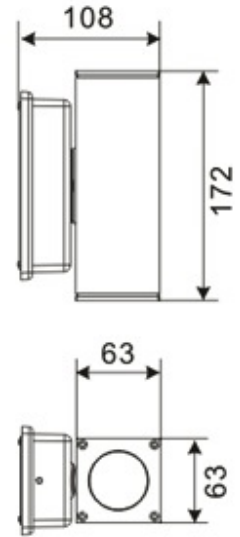

LED Wall Lighting – LR-W00119

Model No.	LR-W00119
LED Type	CREE XRC
LED Q'TY.	6
Beam Angle	45°
Minimum luminous flux(lm)	2*204
Voltage	120~240V
LED Watt	2*3W
Environmental Temperature	- 20°C~60°C
Environmental Humidity	0%-95%
Safety Class	I
Safety Type	IP44
Material	Aluminium
Driver	Included